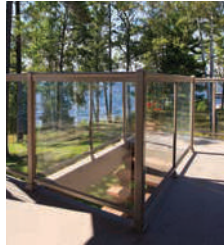

SUNSPACE

**RAILING
ALUMINIUM & GLASS**

PICKET RAILING

Style, safety and flexible designs are the cornerstones of our Sunspace Aluminum Railing Systems and fences. With a variety of colors to choose from you have the versatility to color match your new Sunroom or the existing exterior of your home, cottage or business.

Sunspace offers a great selection of handrail and picket and belly picket designs with unlimited options for customization. Our virtually maintenance free Railing Systems & Fencing Systems are code compliant and suitable for residential or commercial use.

GLASS RAILING

Sunspace Sunrooms Glass Railings are the premier Railing System on the market! Virtually maintenance free, Sunspace Traditional Glass Railings are available in a variety of styles and colors and are custom built to match your home, cottage, commercial location, Deck and Sunroom Additions.

With aluminum pickets and 5mm Tempered Safety Glass, your Sunspace Traditional Glass Railings provide safety, elegance and an unobstructed view. Suitable for indoor or outdoor use and on stairs.

TOPLESS GLASS RAILING