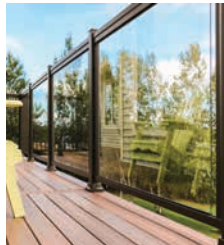

SUNSPACE

**RAILING
ALUMINIUM & GLASS**

PICKET RAILING

Style, safety and flexible designs are the cornerstones of our Sunspace Aluminum Railing Systems and fences. With a variety of colors to choose from you have the versatility to color match your new Sunroom or the existing exterior of your home, cottage or business.

Sunspace offers a great selection of handrail and picket and belly picket designs with unlimited options for customization. Our virtually maintenance free Railing Systems & Fencing Systems are code compliant and suitable for residential or commercial use.

GLASS RAILING

Sunspace Sunrooms Glass Railings are the premier Railing System on the market! Virtually maintenance free, Sunspace Traditional Glass Railings are available in a variety of styles and colors and are custom built to match your home, cottage, commercial location, Deck and Sunroom Additions.

With aluminum pickets and 5mm Tempered Safety Glass, your Sunspace Traditional Glass Railings provide safety, elegance and an unobstructed view. Suitable for indoor or outdoor use and on stairs.

TOPLESS GLASS RAILING