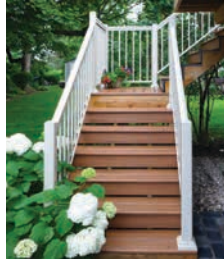

SUNSPACE

**RAILING
ALUMINIUM & GLASS**

PICKET RAILING

Style, safety and flexible designs are the cornerstones of our Sunspace Aluminum Railing Systems and fences. With a variety of colors to choose from you have the versatility to color match your new Sunroom or the existing exterior of your home, cottage or business.