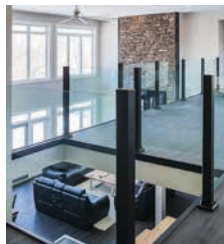

TOPLESS GLASS RAILING

Preserve your views with the premier Glass Railing System on the market! Sunspace Sunrooms is a company dedicated to offering consumers low-maintenance solutions to any railing application; stylish, safe and virtually maintenance free, Sunspace Contemporary (Topless) Glass Railings are available with a variety of options, colors and are custom built to suit your home, cottage, commercial location, Deck or Sunroom Addition.

With 10mm Tempered Safety Glass suitable for use indoors and out, these railings provide you with safety, elegance and a completely unobstructed view.