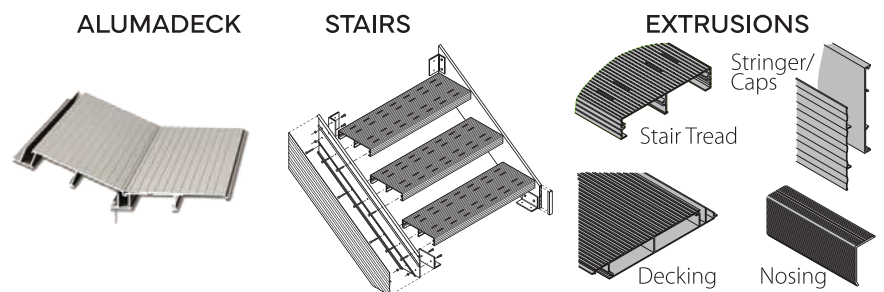

SUNSPACE

**ALUMADECK
DECKING & STAIRS**

ALUMADECK

Being the most versatile choice when it comes to decking, Aluminum allows our product to be slip and weather resistant, without sacrificing strength or quality. Essentially maintenance free for the course of its life. AlumaDeck will not rust, crack, fade or degrade from the elements or UV exposure like wood, plastics or composites would. Being a thermal conductor, it also does not hold heat like other materials, always feeling cool to the touch and is fire safe up to 1,220° f (660° c). Best of all it's Green! Free from harmful toxins; it will not impact the environment and can be recycled. Suitable for home, cottage or commercial use, AlumaDeck can be integrated with a variety of Railing and Sunroom products and is guaranteed to outlast any wood, membrane or plastic based products.

FEATURES & BENEFITS

- Planks up to 22' Long
- Planks are 6" width
- Self-Spacing
- No difficult clipping system
- Powder coated with a non-slip finish
- Maintenance free
- Fire Resistant No Warping, splitting or cracking
- No Mold or Mildew
- Saltwater tested
- Environmentally Friendly, Non-toxic

AVAILABLE ALUMADECK & STAIRS COLORS

Aluminum Structure Underside

Wooden Structure Underside

Aluminum Structure Underside

ALUMADECK STAIRS

Both versatile and strong, Sunspace Alumadeck Stairs are built to last, while looking great. Made from aluminum, they are essentially maintenance free and will not rust, crack, fade or degrade from the elements or harmful UV from for the life of the product. A watertight seal and non-slip treads will help prevent slips/falls, while aluminum being a thermal conductor allows the stairs to stay cool to the touch, and fire safe up to 1220°F (660°C). Best of all it's Green! Free from harmful toxins; it will not impact the environment and can be recycled. Our Alumadeck Stairs are excellent for a wide variety of applications and can be perfectly paired with any of our railings.